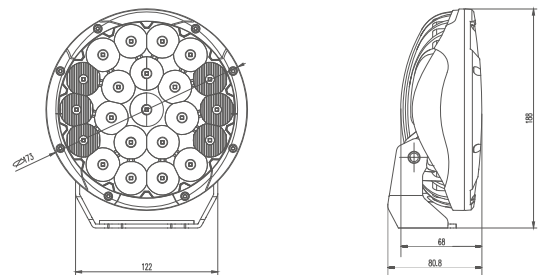

MODEL: GT17213

| | |
|----------------------------|---------------------------|
| Oder Code | GT17213 |
| Max Power | 66W |
| Leds | 22Pcs*3W Osram |
| Color Temperature | 5700K |
| AMP Draw | 5A@12V, 2.5A@24V |
| Operating Voltage | 10-30V DC |
| Operating Temperature | -40~+80 °Celcius |
| Size(inch) | 6.8" |
| Beam Pattern | Driving Light Beam |
| 1 Lux Reading | 612m |
| Theoretical Lumen(lm) | 5720lm |
| Effective Lumen(lm) | 4004lm |
| Mounting Bracket | 304 Stainless Steel |
| Lifetime | 30000+h |
| Lens Material | Polycarbonat |
| Housing | Die-Casting Aluminum |
| Coating Powder | Semi Gloss Black |
| Pressure Equalization Vent | Yes |
| Cable Length | 400mm |
| Waterproof Rate | Ip68 |
| EMC Protection | ECE R10, CISPR 25 Class 3 |
| Net Weight | 1.1Kg |
| Package Standard | 6Pcs/Carton |

1lx@612meters