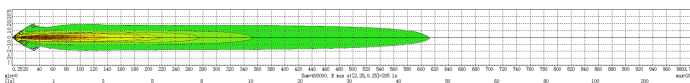

MODEL: GT17213

| | |
|----------------------------|---------------------------|
| Oder Code | GT17213 |
| Max Power | 66W |
| Leds | 22Pcs*3W Osram |
| Color Temperature | 5700K |
| AMP Draw | 5A@12V, 2.5A@24V |
| Operating Voltage | 10-30V DC |
| Operating Temperature | -40~+80 °Celcius |
| Size(inch) | 6.8" |
| Beam Pattern | Driving Light Beam |
| 1 Lux Reading | 612m |
| Theoretical Lumen(lm) | 5720lm |
| Effective Lumen(lm) | 4004lm |
| Mounting Bracket | 304 Stainless Steel |
| Lifetime | 30000+h |
| Lens Material | Polycarbonat |
| Housing | Die-Casting Aluminum |
| Coating Powder | Semi Gloss Black |
| Pressure Equalization Vent | Yes |
| Cable Length | 400mm |
| Waterproof Rate | Ip68 |
| EMC Protection | ECE R10, CISPR 25 Class 3 |
| Net Weight | 1.1Kg |
| Package Standard | 6Pcs/Carton |